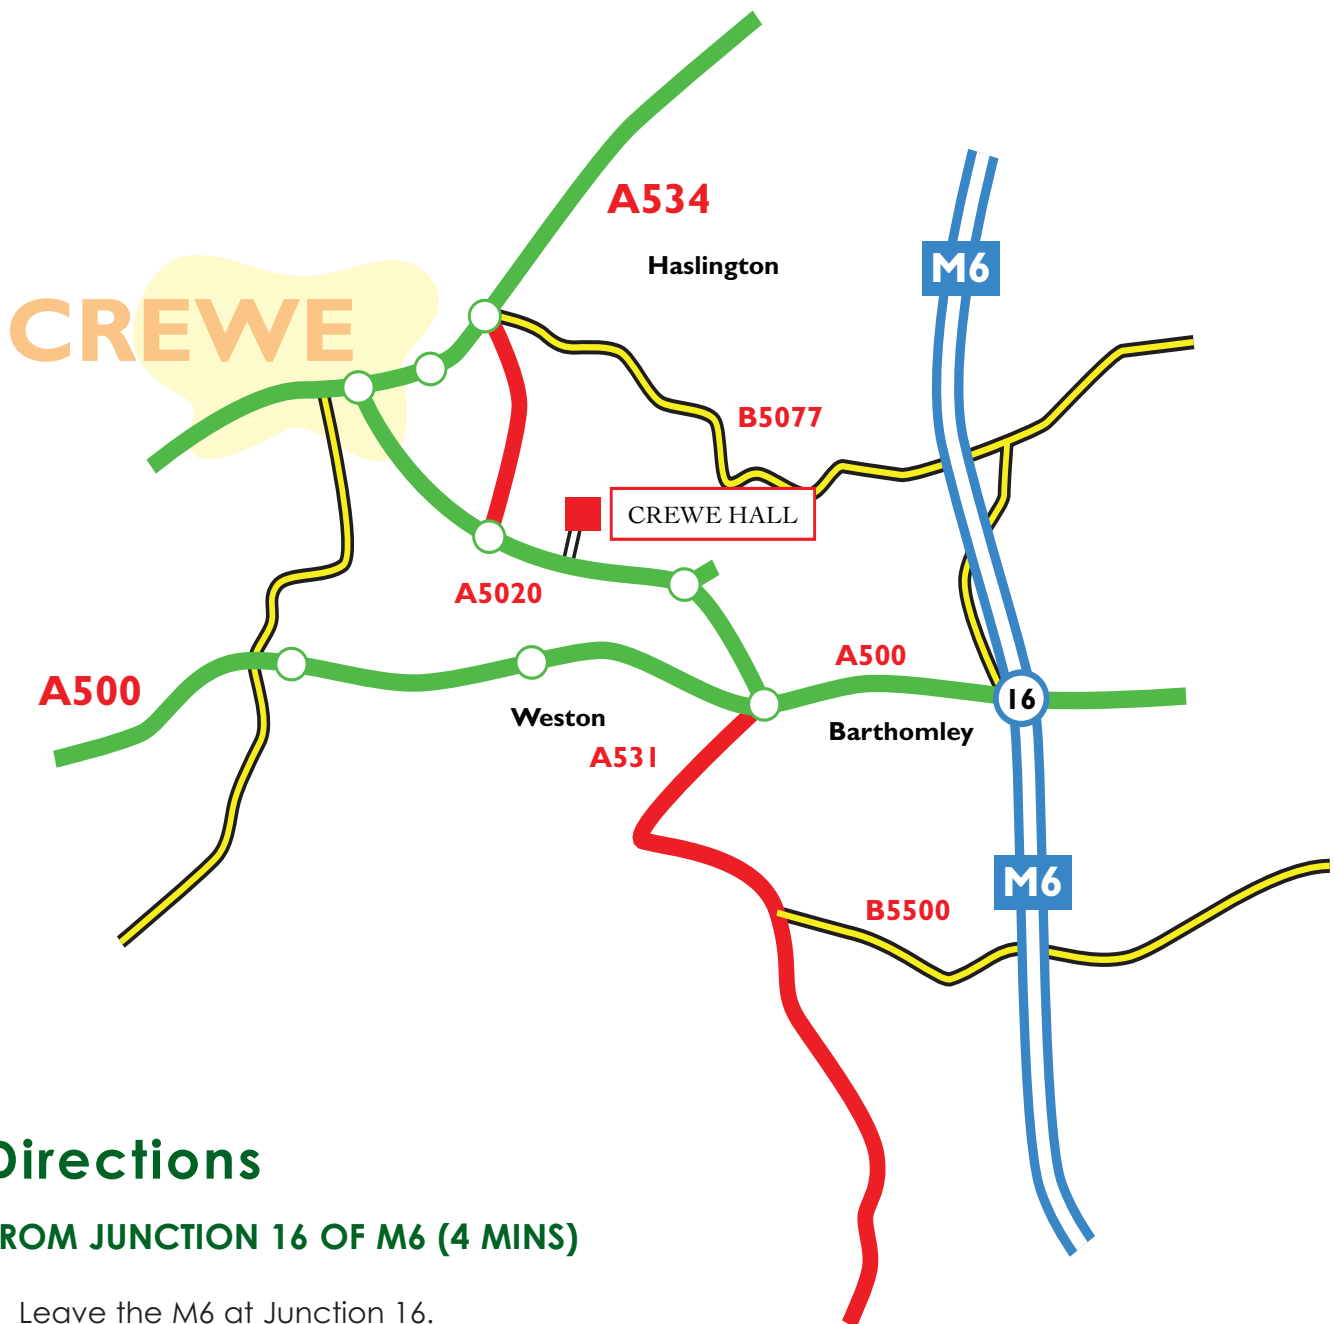

## Directions

### FROM JUNCTION 16 OF M6 (4 MINS)

- Leave the M6 at Junction 16.
- Take the A500 towards Crewe.
- At the first Roundabout take the last exit (A5020) sign posted Crewe.
- At the next Roundabout take the first exit .
- The entrance to Crewe Hall will be found a few hundred yards along on the right hand side.

### FROM CREWE STATION

- Turn right out of the station.
- Right at first roundabout onto Weston Road
- Second exit at the following roundabout
- The entrance to Crewe Hall will be found a few hundred yards on the left hand side.