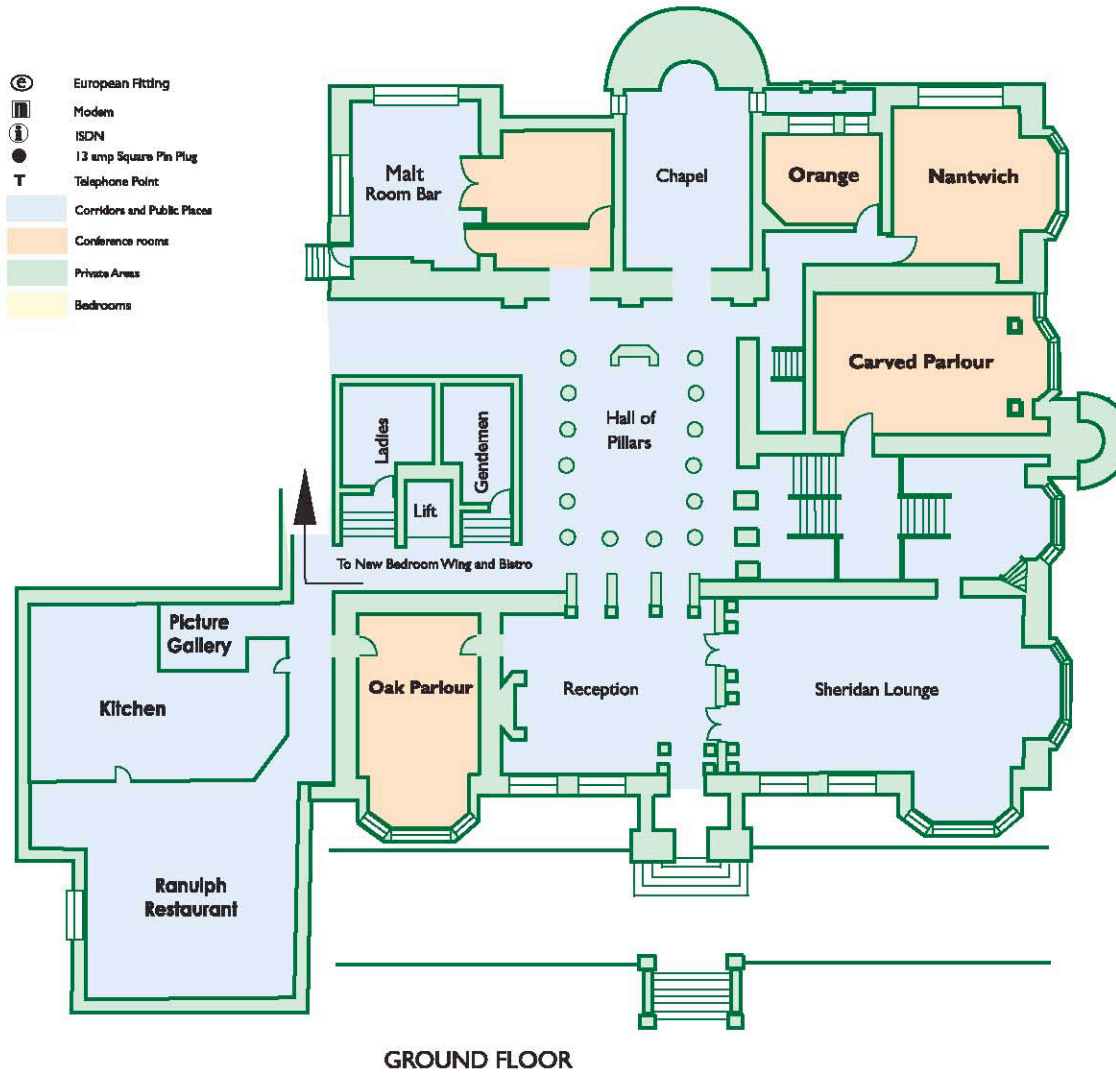

Crewe Hall - Floor Plans

- Ⓢ European Fitting
- ☎ Modem
- Ⓜ ISDN
- ⦿ 13 amp Square Pin Plug
- T Telephone Point
- Corridors and Public Places
- Conference rooms
- Private Areas
- Bedrooms

SECOND FLOOR

FIRST FLOOR