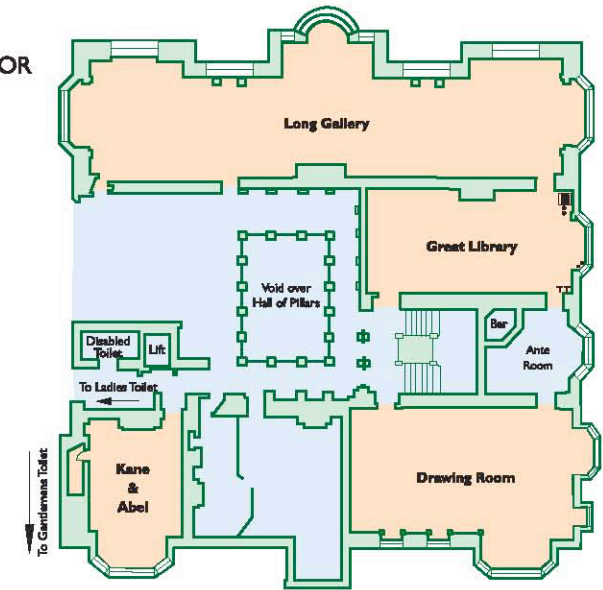

Crewe Hall - Floor Plans

- Ⓢ European Fitting
- ☎ Modem
- Ⓜ ISDN
- ⦿ 13 amp Square Pin Plug
- T Telephone Point
- Corridors and Public Places
- Conference rooms
- Private Areas
- Bedrooms

SECOND FLOOR

FIRST FLOOR